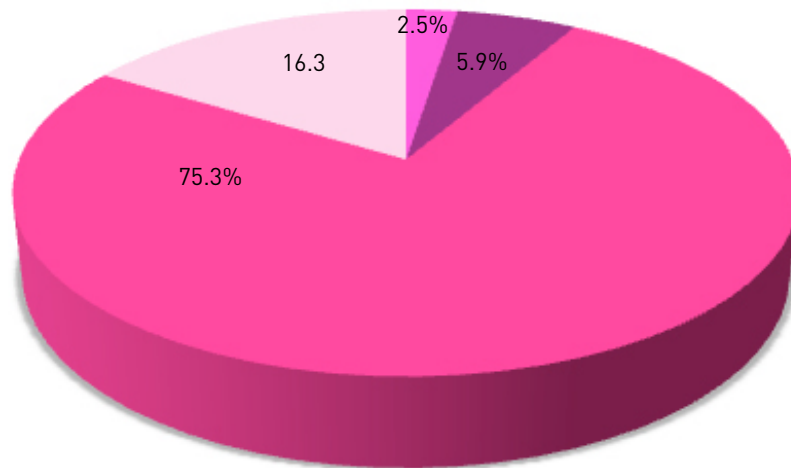

EXPENSES 2010

Management and General	\$26,566
Breast Cancer Assistance Program	\$62,333
Affiliates and National Outreach	\$795,009
Annual National Conference	\$172,031

NATIONAL HEADQUARTERS
2922 ROSEDALE STREET
HOUSTON, TX 77004
713-781-0255 (O)
713-780-8998 (F)
1-866-781-1808 (Toll Free)