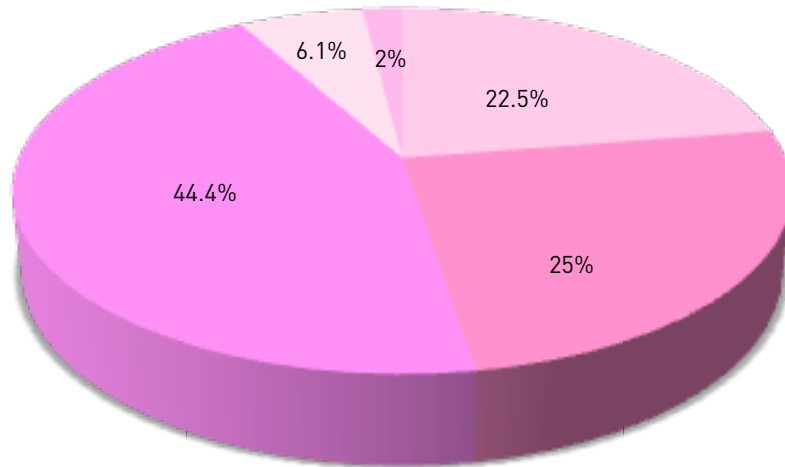

REVENUE AND SUPPORT

- Contributions/Donations 22.5%
- Pledges 44.4%
- Interest and Other Income 2%
- Conference and Programs 25%
- Grants 6.1%

EXPENSES

- Management and General 2.5%
- Breast Cancer Assistance Program 5.9%
- Annual National Conference 16.3%
- Affiliates and National Outreach 75.3%